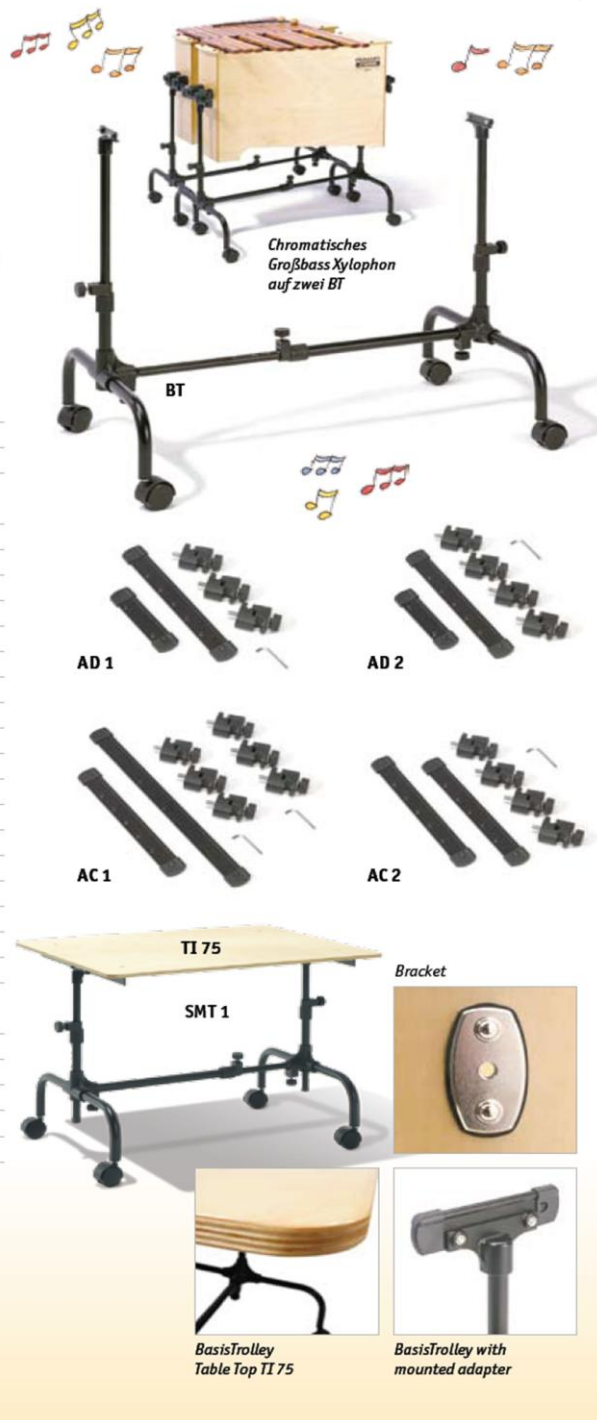

All box resonator instruments with mounting plates can easily be mounted with the BasisTrolley adapters. Only chromatic deep bass instruments need two trolleys, i. e. two BasisTrolleys BT. BasisTrolley Playing Tables can be mounted on a BT without adapter.

BasisTrolley

BT BasisTrolley, height and width adjustable trolley with 4 large, smooth running wheels

BasisTrolley Adapters

AD 1 Adapter for BasisTrolley and diatonic soprano, alto, tenor-alto and bass mallet instruments with 3 brackets, 1 rail 166 mm, 1 rail 300 mm, 3 adapters, 1 assembly key

AD 2 Adapter for BasisTrolley and diatonic deep bass mallet instruments, SSX and ShortScale Xylophone with 4 brackets, 1 rail 166 mm, 1 rail 300 mm, 4 adapters, 1 assembly key

AC 1 Adapter for BasisTrolley and chromatic soprano, alto, tenor-alto and bass mallet instruments with 3 brackets, 1 rail 300 mm, 1 rail 572 mm, 6 adapters, 1 assembly key

AC 2 Adapter for BasisTrolley and chromatic extensions for deep bass mallet instruments with 4 brackets, 2 rails 300 mm, 4 adapters, 1 assembly key

SONOR Multi Table

TI 75 BasisTrolley Table Top, made of solid plies of birch in 10 mm thickness, length 75 cm, width 60 cm

SMT 1 SONOR Multi Table, the ideal, height-adjustable table for instruments and mallets, combination of BasisTrolley BT and BasisTrolley Table Top TI 75

Stojala za inštrumente

		cena brez DDV	cena z 22% DDV
BT	Voziček za vse modele ksilofonov in metalofonov, brez adapterjev	126,59 €	154,43 €
AD 1	Adapter za vse diatonične ksilofone in metalofone Sopran 1/10/100, Tenor-Alt 1/10/100 in Bas 1/100 razen za globoki bas - GB 1/10/100	43,40 €	52,95 €
AD 2	Adapter za vse diatonočne Globoki Bas ksilofone in metalofone GB 10/100	49,25 €	60,09 €
AC 1	Adapter za vse kromatične ksilofone in metalofone Sopran 30/300, Tenor-Alt 30/300 in Bas 300	50,09 €	61,10 €
AC 2	Adapter za vse kromatične Globoki Bas ksilofone in metalofone GB 30/300	50,09 €	61,10 €