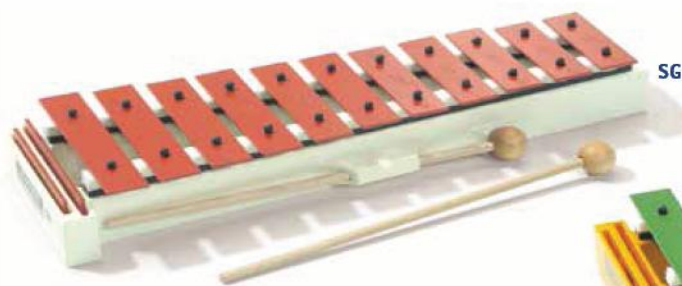

OTHER GLOCKENSPIELS

Glockenspiel with metal bars in Boomwhackers colors. The resonator box has soft edges and an integrated mallet holder.

Soprano

BWG 13 bars, c3-f4, 1 pair SCH 40, C-major scale with f-sharp3 and b-flat3 nursery rhymes with colored notes

BOOMWHACKERS®

Boomwhackers® is a registered trademark of Rhythm Band Instruments, LLC.

Child's Glockenspiels

A particularly child-oriented design is the main feature of the child's glockenspiel range. They have soft edges and an integrated mallet holder. The sound is very clear and not only suited to children's ears.

Integrated holder for replacement bars of SG, SGB and GS glockenspiels

Soprano

SG 13 bars, c3-f4, 1 pair SCH 40, C-major scale with f-sharp3 and b-flat3

MIMA Mini Mouse glockenspiel, 5 bars, g3, a3, b3, d4, e4, G-major pentatonic scale, 1 pair SCH 40S, children's songs with colored note heads

MG C Mouse glockenspiel, 8 bars, c3-c4, 1 pair SCH 40, C-major scale, children's songs with colored notes

GS Child's glockenspiel, bars, c3-f4, 1 pair SCH 40, C-major scale, children's songs with colored notes

MG C

MIMA

Bags for glockenspiels see page 55

9

Ostali zvončki

		cena brez DDV	cena z 22% DDV
BWG	Sopranski zvončki, obseg c3 - F4 (+fis3, b3), 1 par SCH 40	24,21 €	29,53 €
SG	Sopranski zvončki, obseg c3-f4 (+fis3, b3), 1 par SCH 40	29,17 €	35,58 €
MIMA	Mini miška zvončki - G pentatonika, g3, a3, b3, d4, e4, 1 par SCH 40	23,49 €	28,66 €
MG C	Zvončki - miška, obseg f3 - f4, 8 ploščic, 1 par SCH 40	32,56 €	39,72 €
GS	Sopranski zvončki, obseg c3 - f4, 1 par SCH 40	20,81 €	25,39 €
G 10	Sopran Glockenspiel; matched to the musical education concept Tina & Tob; c3-f4; with f#3 and bb3;	33,28 €	40,60 €