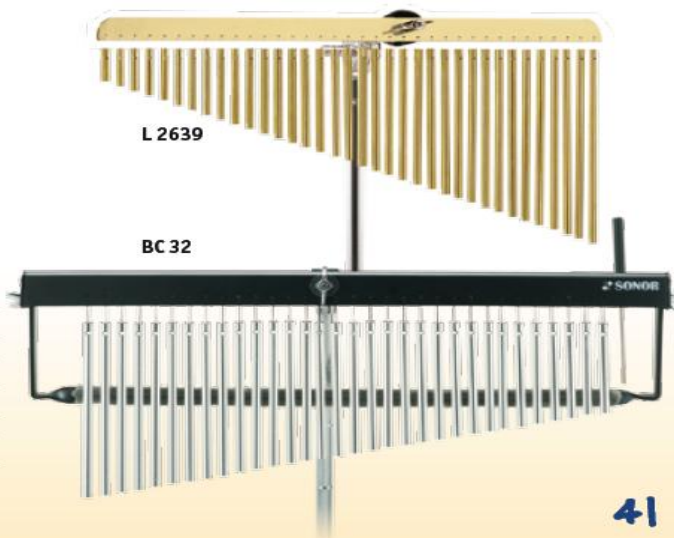

Bar Chimes

BC 32	Latino Bar Chimes, 32 bars, silver steel bars 9 mm diameter, 99 mm up to 190 mm long, with damper and beater, without stand
L 2639	Solid Bar Chimes, 36 bars, brass bars 8 mm diameter, 35 mm up to 209 mm long, with stand