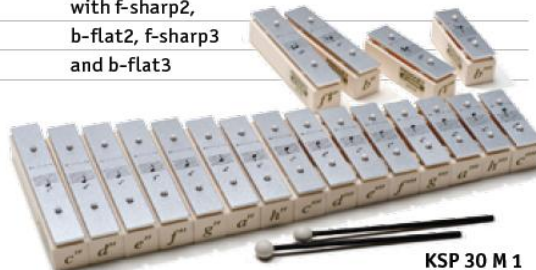

KSP 30 M 1

Tenor-Alto

Silver special alloy metal bars 35 x 5 mm with staff imprint, fundamental tuning, white resonators made of shock-resistant RESOPHEN

KSP 40 M	1 chime bar, 19 available chime bars: c1, d1, e1, f1, f-sharp1, g1, a1, b-flat1, b1, c2, d2, e2, f2, f-sharp2, g2, a2, b-flat2, b2, c3
KSP 40 M 1	19 chime bars, c1-c3, 1 pair SCH 5, C-major scale with f-sharp1, b-flat1, f-sharp2 and b-flat3
KSP 40 M 15	15 chime bars, c1-c3, 8 pairs SCH 5, C-major scale, color coded corresponding to the included song book

Deep Bass

Silver special alloy metal bars 38 x 10 mm with staff imprint, overtone tuning, resonators made of birch wood, plywood

KSP 50 M	1 chime bar, 10 available chime bars: c, d, e, f, f-sharp, g, a, b-flat, b, c1
KSP 50 M 1	10 chime bars, c-c1, 1 pair SCH 5, C-major scale with f-sharp and b-flat