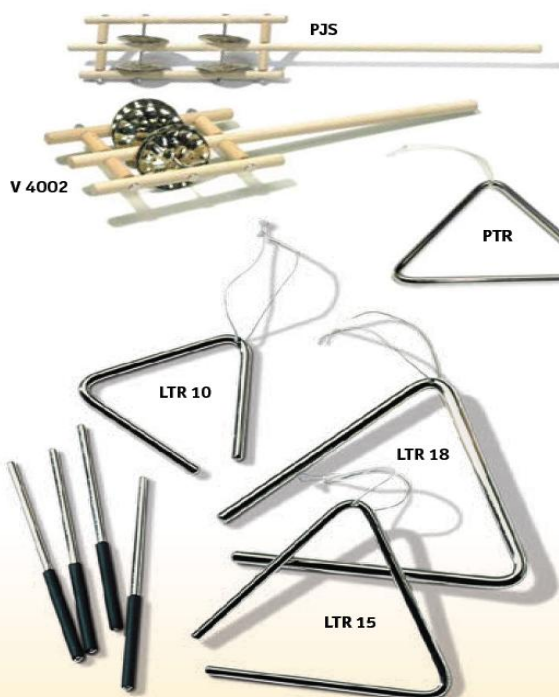

SMALL PERCUSSION

Many metal percussion instruments were developed as a result of creative experiments with different objects and materials. Others, such as bells and jingles have a century old tradition. Often their unique character is unveiled through special playing techniques.

Instruments with Jingles

V 4004	Hand Bells, with 5 bells
V 4001	Wrist Bells, with 6 small bells, white leather
V 4003	Sleigh Bells, with 6 large bells
V 4002	Jingle Stick, 4 pairs of nickel silver jingles
PJS	Primary Jingle Stick, 2 pairs of nickel silver jingles
TWB	Toy Sound Sleigh Bells, with 10 jingles
GSS	Jingle Stick, 6 pairs of jingles
GHB S	Hand Bells, wooden stick with 13 bells
GHB M	Hand Bells, wooden stick with 24 bells
GSB	Sleigh Bells, with 9 bells

Triangles

LTR 10	Triangle 10 cm, silver steel, with beater
LTR 15	Triangle 15 cm, silver steel, with beater
LTR 18	Triangle 18 cm, silver steel, with beater
GTR 10	Triangle 10 cm, with beater
GTR 15	Triangle 15 cm, with beater
GTR 20	Triangle 20 cm, with beater
PTR	Primary Triangle 10 cm, with beater

40

Mala tolkala

		cena brez DDV	cena z 22% DDV
V 4004	Zvončki ročni, 5 velikih zvončkov	19,20 €	23,42 €
V 4001	Zapestnin kraguljčki (6 malih kraguljčkov, usnjeni trak)	15,86 €	19,35 €
V 4003	Kraguljčki ročni, 6 velikih kraguljčkov	19,20 €	23,42 €
GHB S	Kraguljčki na palici, mali	14,19 €	17,31 €
GHB M	Kraguljčki na palici, srednji	15,02 €	18,33 €
GSB	Kraguljčki polkrožni, leseno držalo	11,69 €	14,26 €
LTR 10	Triangel 10 cm, tolkalce (V 2350)	15,59 €	19,03 €
LTR 15	Triangel 15 cm, tolkalce (V 2352)	18,27 €	22,29 €
LTR 18	Triangel 18 cm, tolkalce (V 2353)	22,54 €	27,50 €
GTR 10	Triangel 10 cm, palčka	8,72 €	10,64 €
GTR 15	Triangel 15 cm, palčka	9,83 €	12,00 €
GTR 20	Triangel 20 cm, palčka	10,94 €	13,34 €