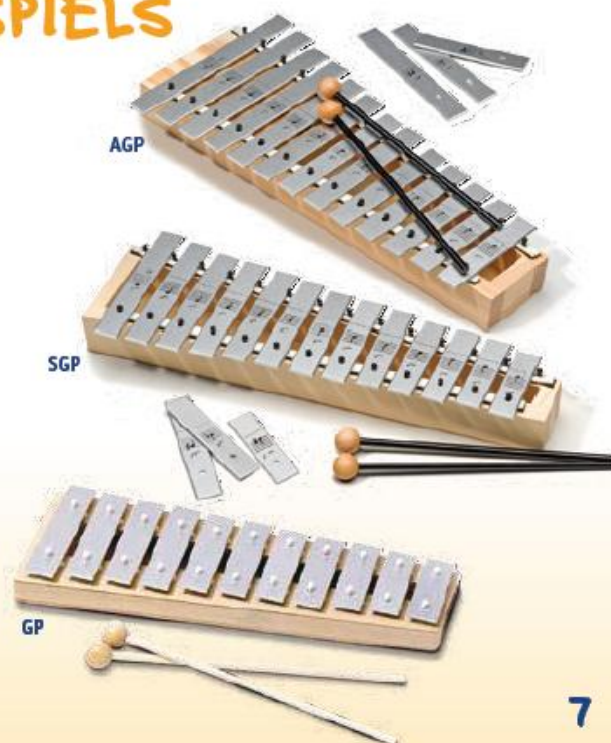

Alto

AGP 16 bars, c2-a3, 1 pair SCH 95,
C-major scale with f-sharp2, b-flat2 and f-sharp3

7

Zvončki (metalofoni) Primary

SGP	Sopranski zvončki, obseg c3 - a4 (+fis3, b3, fis 4), 1 par SCH 95
GP	Sopranski zvončki, obseg c3 - f4 (+fis3, b3, fis 4), 1 par SCH 40
AGP	Alt zvončki, obseg c2 - a3 (+fis2, b2, fis 3), 1 par SCH 95

cena brez DDV	cena z 22% DDV
90,96 €	110,97 €
30,02 €	36,62 €
99,05 €	120,84 €