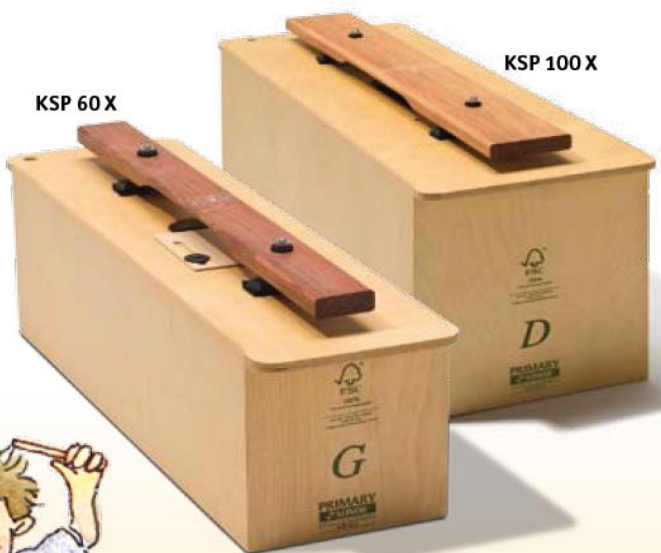

KSP 60 X

KSP 100 X

Sub-Contra Bass

Pao rosa bars 100 x 20 mm with staff imprint, overtone tuning, resonators made of birch wood, plywood, with tuning adjuster to bring the sound in line with the room acoustics

KSP 100 X	1 chime bar, 3 available chime bars: C, D, E recommended mallet: SCH 100