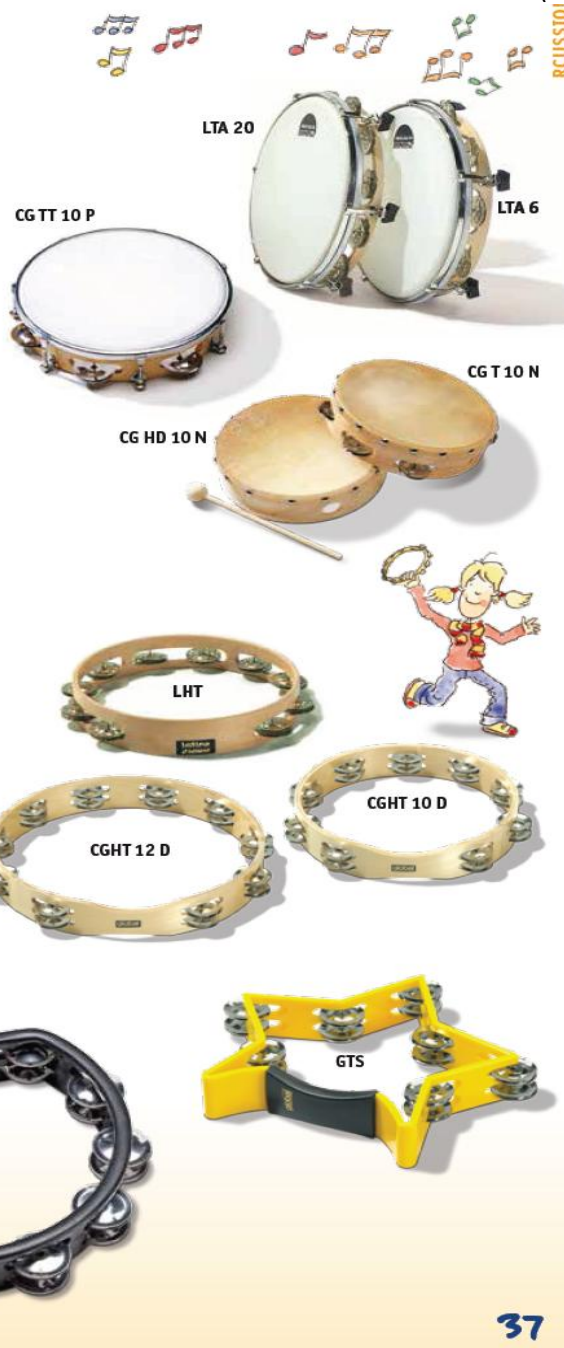

TAMBOURINES

Tambourines

with tunable plastic head, nickel silver jingles, beechwood frames with natural lacquer finish, nickel-plated tension hoops

LTA 20 ø 25 cm (10"), 5 tension rods,

20 pairs of jingles

LTA 6 ø 25 cm (10"), 5 tension rods,

6 pairs of jingles

with tunable plastic head

CG TT 8 P ø 20 cm (8"), 7 tension rods,

6 pairs of jingles, (not shown)

CG TT 10 P ø 25 cm (10"), 10 tension rods,

9 pairs of jingles

CG TT 12 P ø 30 cm (12"), 11 tension rods,

20 pairs of jingles, (not shown)

with pre-tuned natural skin

CG T 6 N ø 15 cm (6"), 5 pairs of jingles, (not shown)

CG T 8 N ø 20 cm (8"), 7 pairs of jingles, (not shown)

CG T 10 N ø 25 cm (10"), 9 pairs of jingles

Instruments with Jingles

LHT Tambourine ø 25 cm (10"), 20 pairs of nickel silver jingles, beechwood frame with natural lacquer finish

CGHT 10 D Tambourine ø 25 cm (10"), 18 pairs of jingles

CGHT 12 D Tambourine ø 30 cm (12"), 20 pairs of jingles

GTS Tambourine Star ø 25 cm (10"), 14 pairs of jingles, star-shaped, colored

Tambourine with Jingles

with an ergonomically shaped handle

TBBJ Black Tambourine with brass jingles

TBSJ Black Tambourine with steel jingles

TWBJ White Tambourine with brass jingles

TWSJ White Tambourine with steel jingles

37

Tamburini

		cena brez DDV	cena z 22% DDV
LTA 20	Tamburin 10" (25 cm), plastična opna, 20 parov kraguljčkov	105,17 €	128,31 €
LTA 6	Tamburin 10" (25 cm), plastična opna, 6 parov kraguljčkov	95,99 €	117,11 €
CG TT 8 P	Tamburin 8" (20 cm), plastična opna, 6 parov kraguljčkov	20,03 €	24,44 €
CG TT 10 P	Tamburin 10" (25 cm), plastična opna, 8 parov kraguljčkov	23,36 €	28,50 €
CG TT 12 P	Tamburin 12" (30 cm), plastična opna, 12 parov kraguljčkov	34,22 €	41,75 €
CG T 6 N	Tamburin 6" (15 cm), naravna opna, 5 parov kraguljčkov	13,36 €	16,29 €
CG T 8 N	Tamburin 8" (20 cm), naravna opna, 7 parov kraguljčkov	15,86 €	19,35 €
CG T 10 N	Tamburin 10" (25 cm), naravna opna, 9 kraguljčkov	20,03 €	24,44 €
LHT	Tamburin 10" (25 cm), brez opne, 20 parov kraguljčkov	65,94 €	80,45 €
CG HT 10 D	Tamburin 10" (25 cm), brez opne, 18 parov kraguljčkov	15,86 €	19,35 €
CG HT 12 D	Tamburin 12" (30 cm), brez opne, 20 parov kraguljčkov	20,03 €	24,44 €
GTS	Ročni tamburin zvezda, brez opne, plastični obod, 14 parov kraguljčkov	14,19 €	17,31 €
TBBJ	Tambourine Black with Brass Jingles	32,55 €	39,72 €
TBSJ	Tambourine Black with Steel Jingles	30,05 €	36,66 €
TWBJ	Tambourine White with Brass Jingles	32,55 €	39,72 €
TWSJ	Tambourine White with Steel Jingles	30,05 €	36,66 €